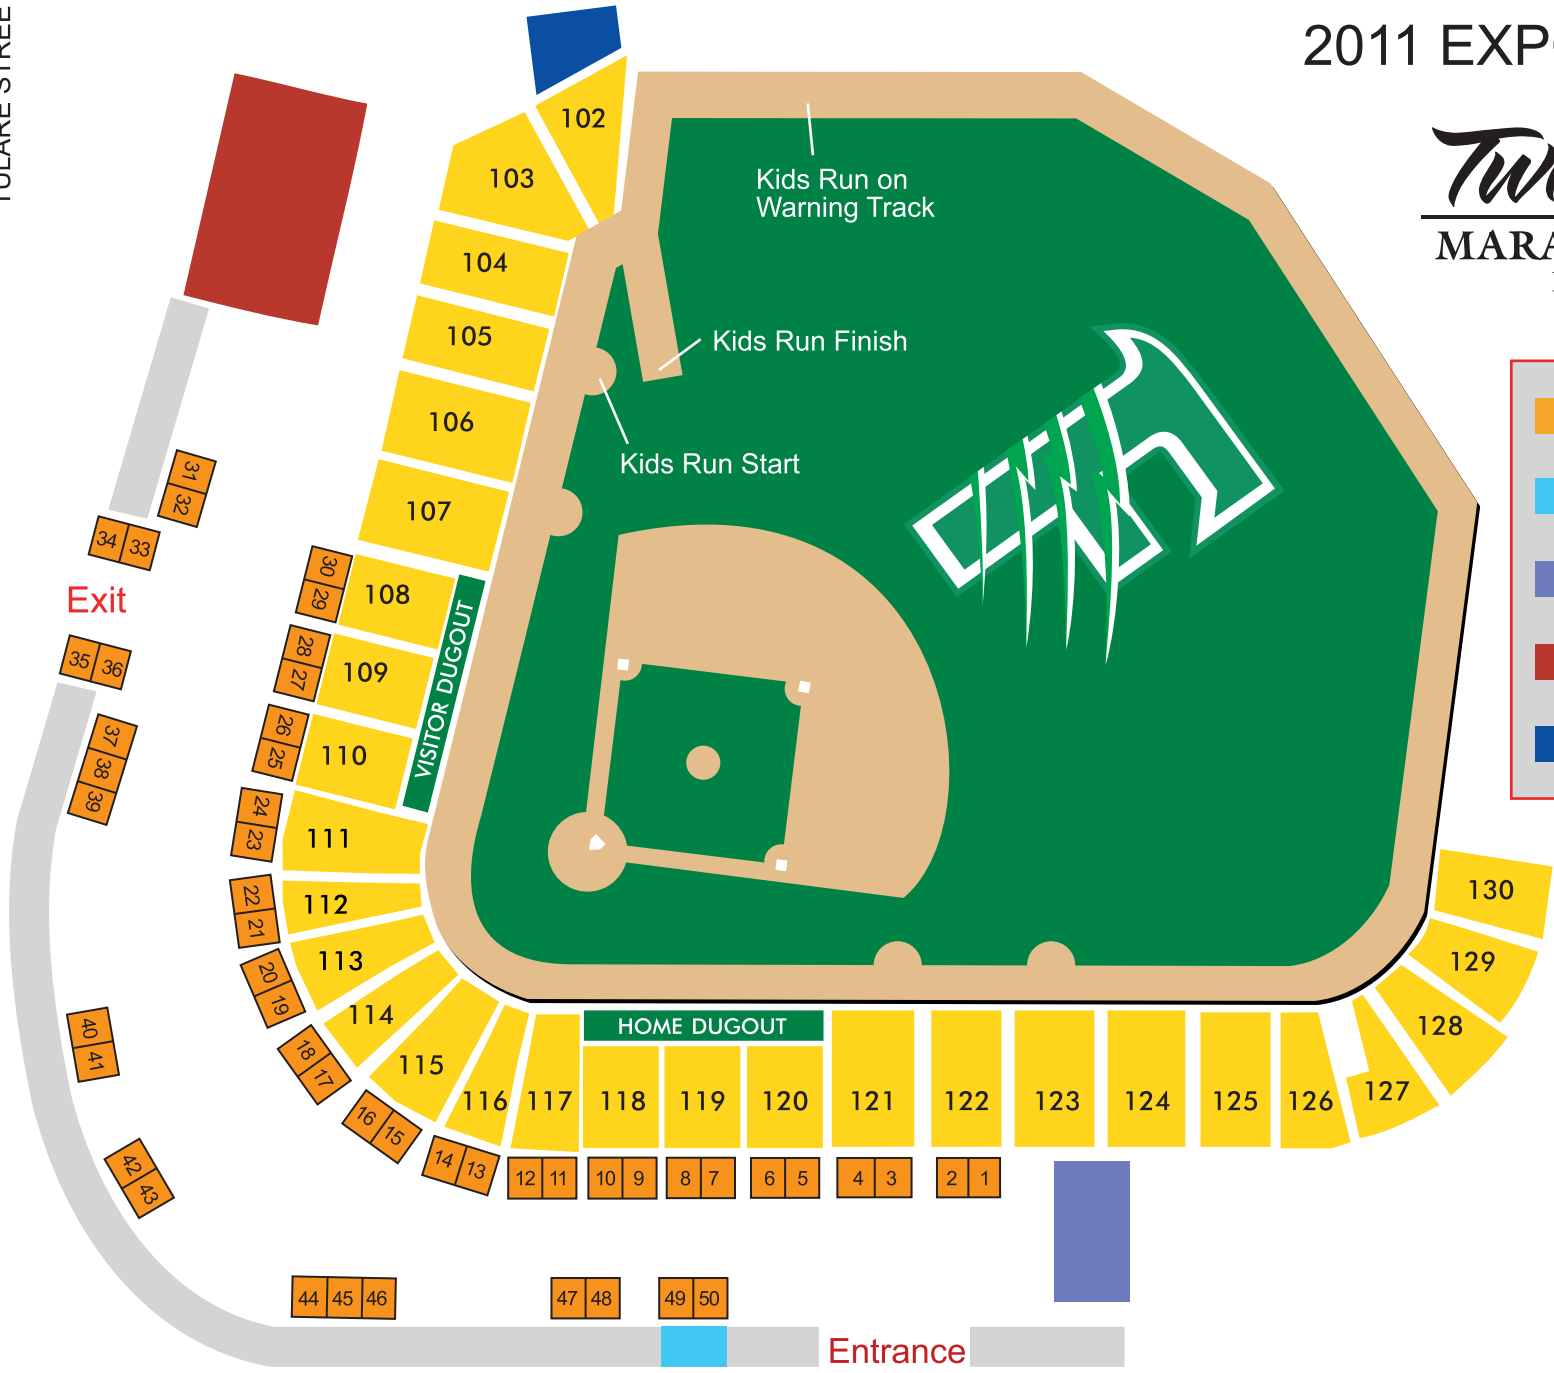

2011 EXPO OVERVIEW

TULARE STREET

- 10x10' Vendor Booths
- Command Post
- Packet Pick Up
- Pasta Feed
- Shirt Pick Up

Entrance

H STREET

Parking